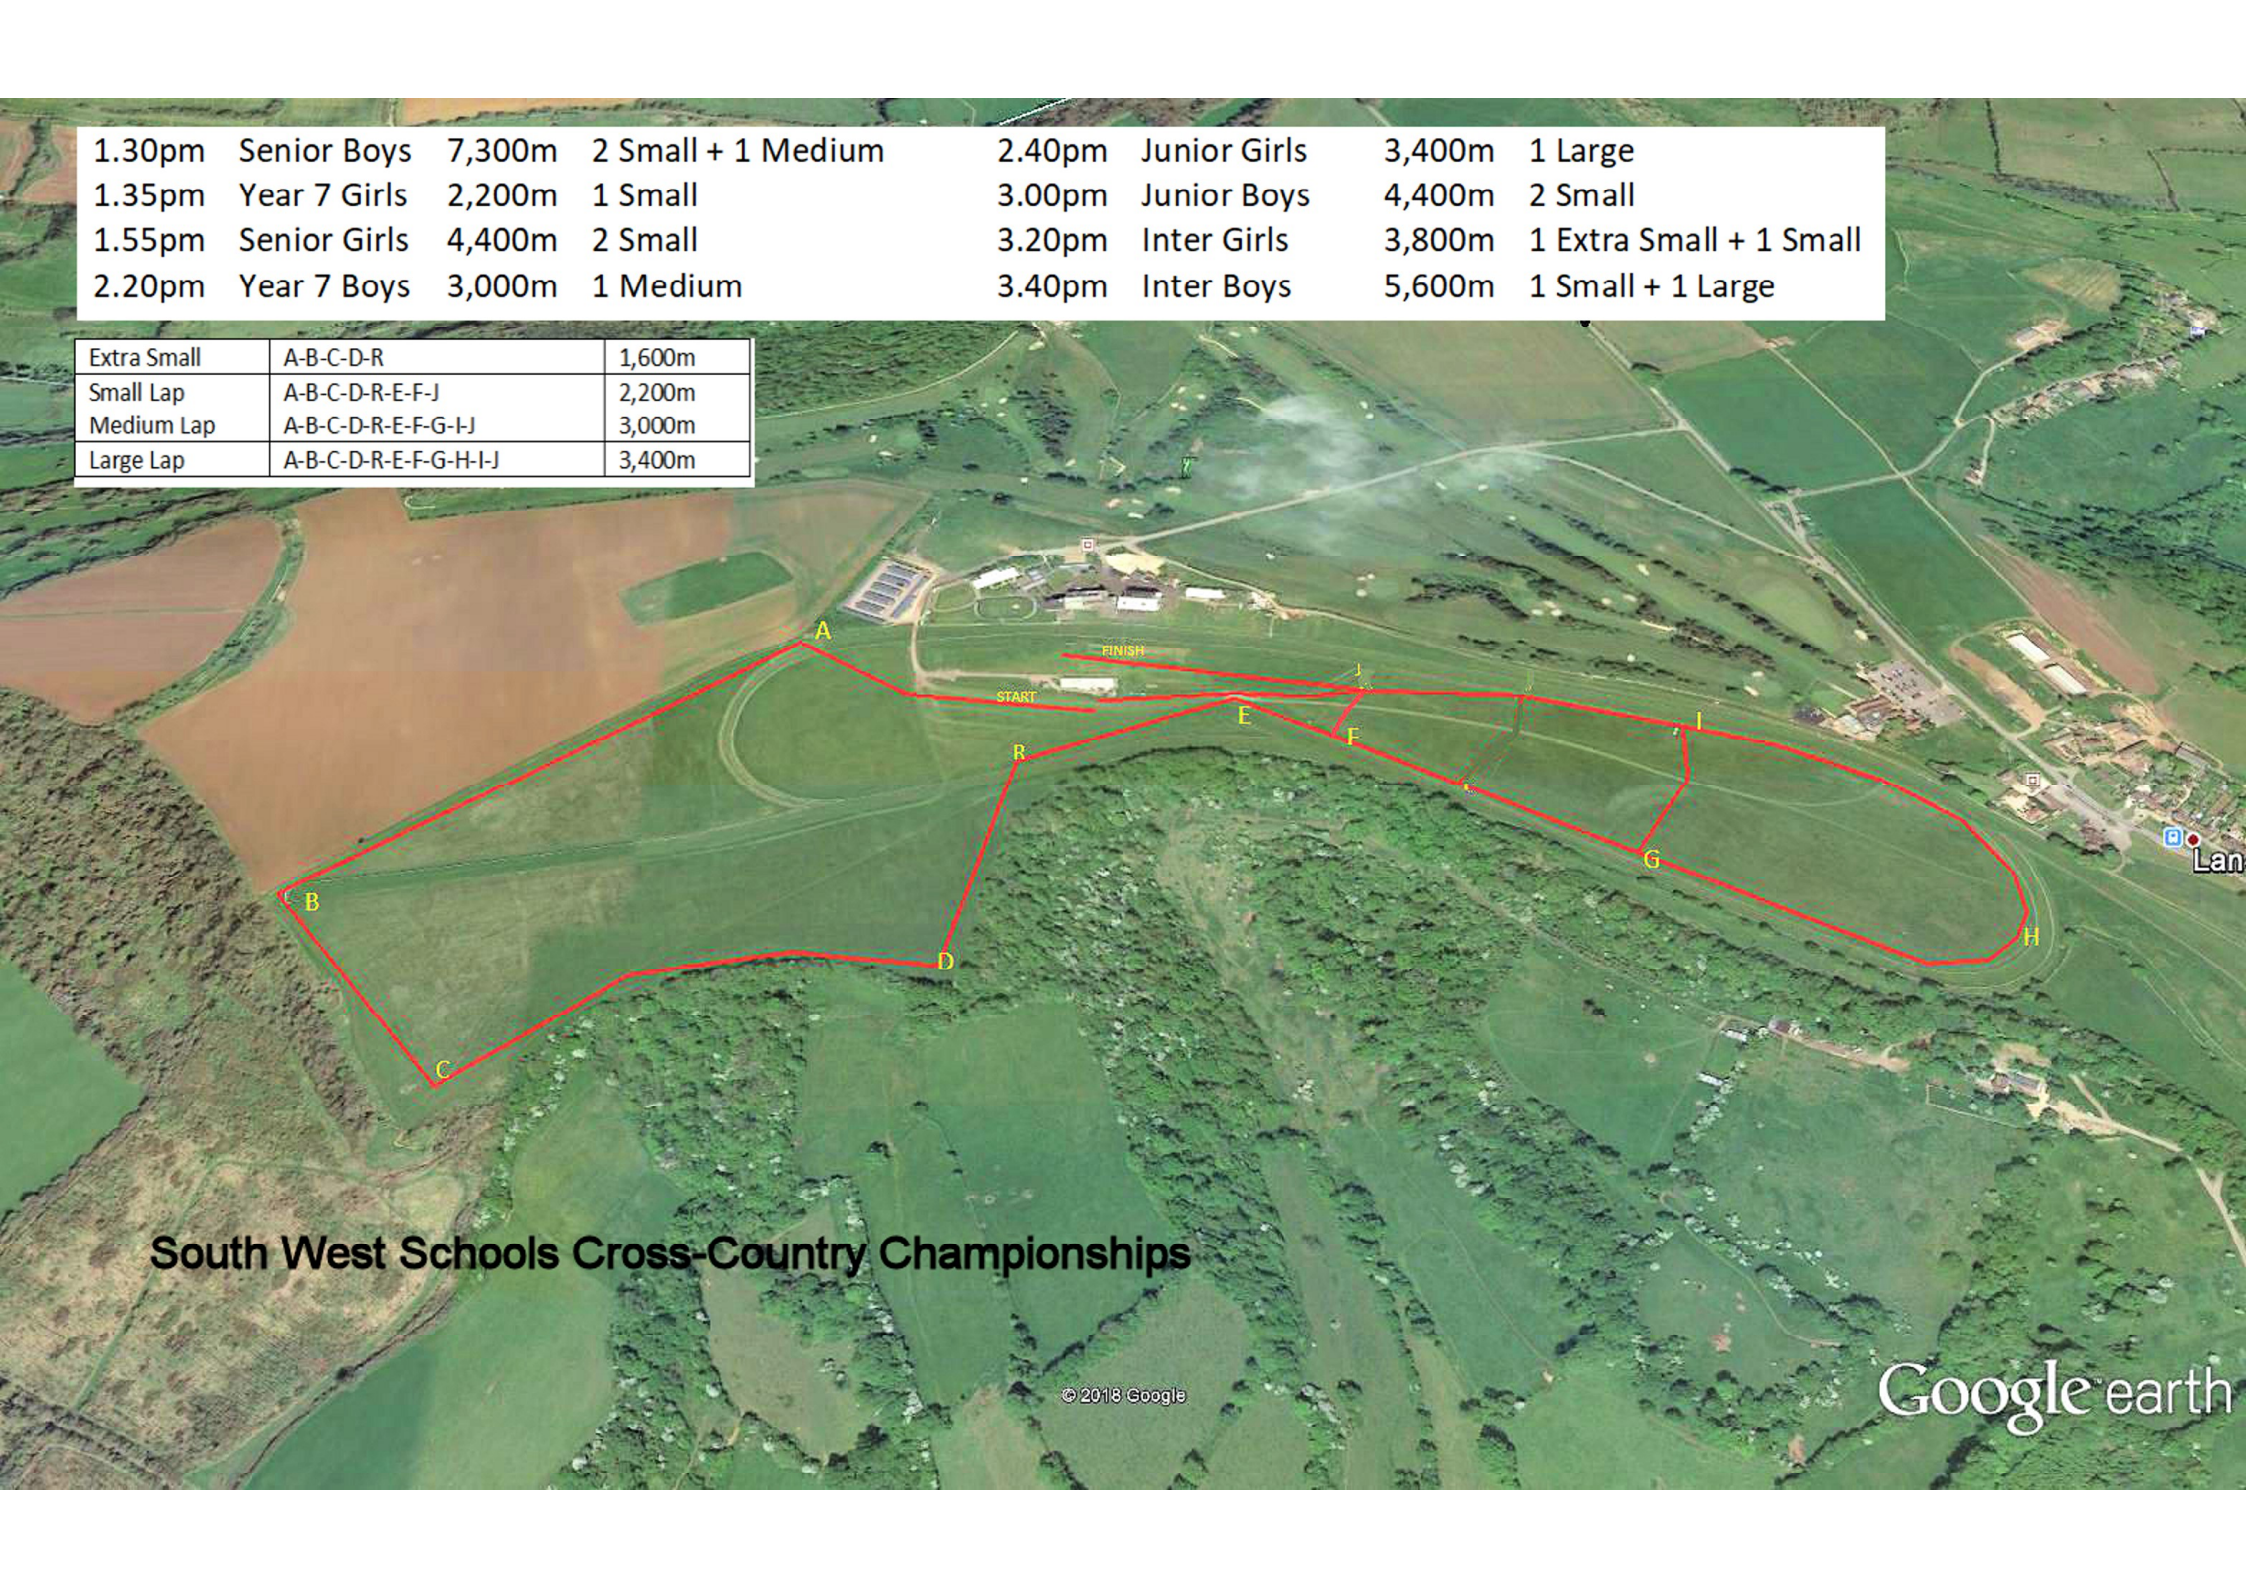

1.30pm	Senior Boys	7,300m	2 Small + 1 Medium	2.40pm	Junior Girls	3,400m	1 Large
1.35pm	Year 7 Girls	2,200m	1 Small	3.00pm	Junior Boys	4,400m	2 Small
1.55pm	Senior Girls	4,400m	2 Small	3.20pm	Inter Girls	3,800m	1 Extra Small + 1 Small
2.20pm	Year 7 Boys	3,000m	1 Medium	3.40pm	Inter Boys	5,600m	1 Small + 1 Large

Extra Small	A-B-C-D-R	1,600m
Small Lap	A-B-C-D-R-E-F-J	2,200m
Medium Lap	A-B-C-D-R-E-F-G-I-J	3,000m
Large Lap	A-B-C-D-R-E-F-G-H-I-J	3,400m

South West Schools Cross-Country Championships